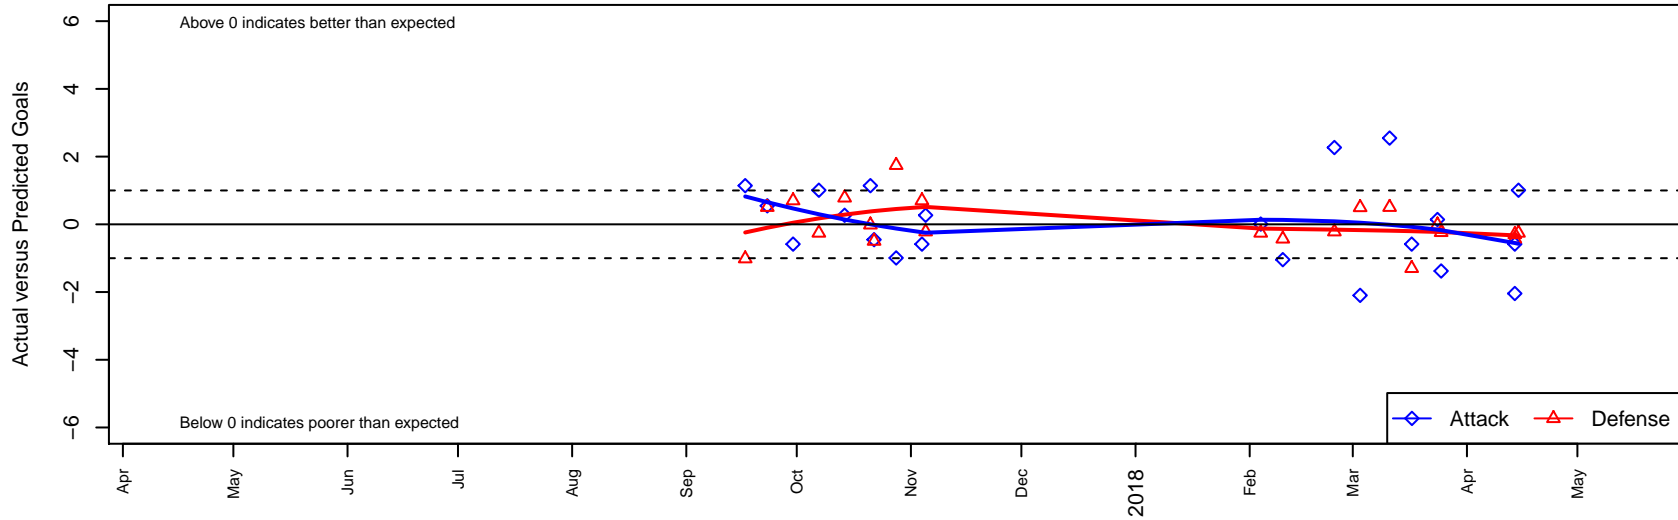

# TC United Navy G04

Thurston County United  
 Lacey, WA  
 G04 total strength=1543  
 attack=14.22 defense=12.11  
 fall league = PSPL WNPL U14  
 spr league = Spr PSPL - '04 Super 1 U14  
 notes= Boatright 2016

**TC United Navy G04**  
 Dots are actual minus expected GF (blue circles) and GA (red triangles).  
 Blue line is smoothed change in attack strength. Red is smoothed change in defense strength.

**attack and defense variance (black dot)  
relative to other teams  
and top 10 in region**