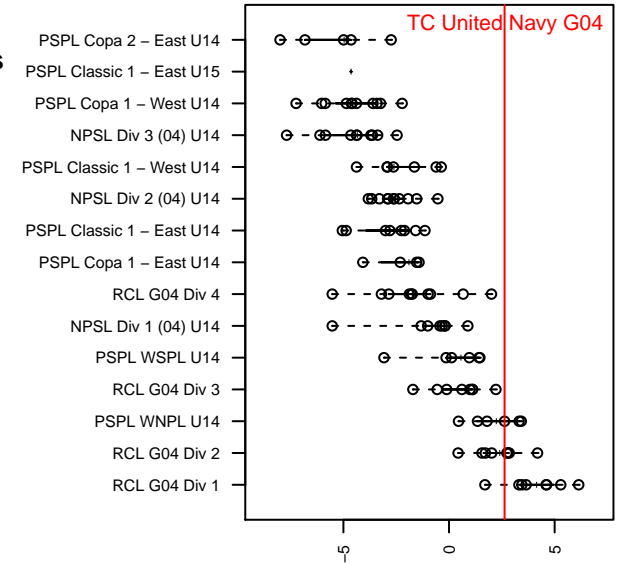

**attack and defense rating
relative to others at age
and all opponents in last 13 months**