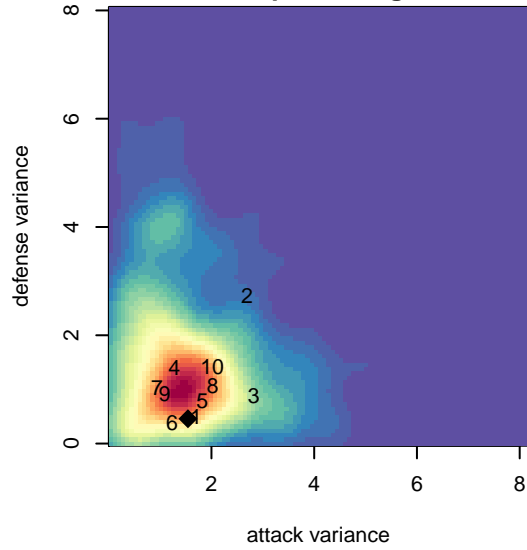

# TC United Navy G04

Thurston County United  
 Lacey, WA  
 G04 total strength=1543  
 attack=14.22 defense=12.11  
 fall league = PSPL WNPL U14  
 spr league = Spr PSPL - '04 Super 1 U14  
 notes= Boatright 2016

**TC United Navy G04**  
 Dots are actual minus expected GF (blue circles) and GA (red triangles).  
 Blue line is smoothed change in attack strength. Red is smoothed change in defense strength.

**attack and defense variance (black dot)  
relative to other teams  
and top 10 in region**