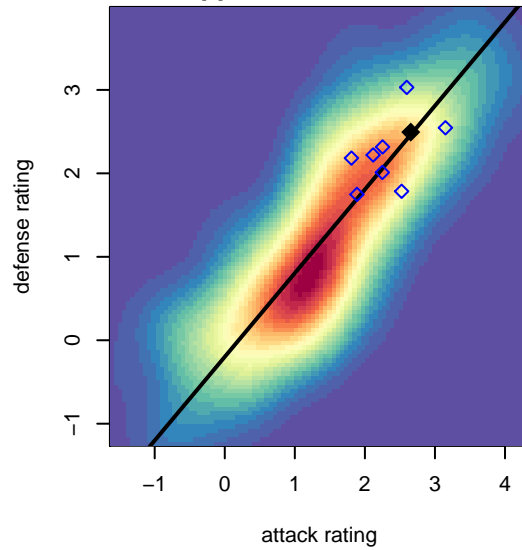

**attack and defense rating
relative to others at age
and all opponents in last 13 months**